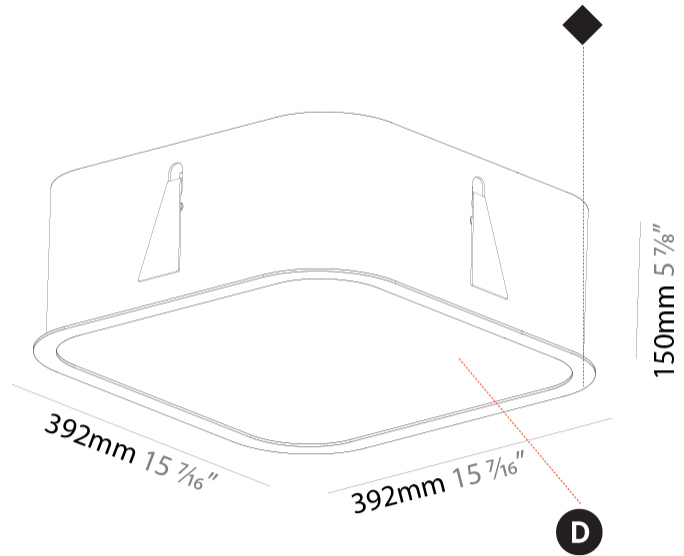

PHYSICAL

Shape: Square
Length (mm): 392
Length (in): 15 7/16
Width (mm): 392
Width (in): 15 7/16
Height (mm): 150
Height (in): 5 7/8
Ceiling Thickness (mm): 10 / 12.5 / 15 / 25
Ceiling Thickness (in): 3/8 or 1/2 or 9/16 or 1
Min. Recessing Depth (mm): 160
Min. Recessing Depth (in): 6 5/16
Weight (kg): 4.341
Weight (lbs): 9.57
Diffuser: PMMA - Opal or Micro-Prism
Fixture Finish: SSR / BKV / CWI / CRY / HAB / UFT / ITA / RUA / FTG / MYG / LOD / PUS / FRO / FUP / KIA / POP / BLS / SPG / MEY / GOH / CHC / COM / ABZ / JAG / OBR / MOS / ROR
Fixture Material: Extruded Aluminum / Steel
Cut-out Measurements: 375mm / 14 3/4" x 375mm / 14 3/4"

ELECTRICAL

Lamp Type: LED (Zhaga Standard)
Input Wattage (W): 13.2
Total Output Wattage (W): 12
Dimming: Non-Dimmable
Driver Included: Yes
Driver Location: Integrated
Driver Type: Constant Current - Universal
Driver Class: Class 2
Input Voltage (V): 120 - 277
Constant Current (MA): 350
Upon Request: (Not included - see components) Integral: 0-10Vdc dimming / Phase dimming 120Vac only

LED

Color Temperature (°K): 3000 / 4000
Max. Delivered Lumen (lm): 1380 / 1430
CRI: >80 CRI
Efficiency (%): 0.827
Lamp Life (hrs): 50000
Upon Request: Other CCT available

OPTICAL

RATINGS AND CERTIFICATIONS

Certified By: Certified for North American Standards
IP rating: IP20